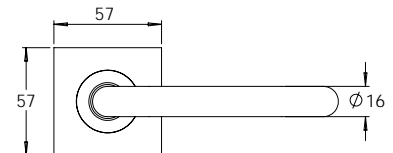

Material Tubular 316 Stainless Steel

madinoz MDZ L70T

FINISH AVAILABLE IN **SSS** **PSS**

madinoz MDZ L70T-PV

madinoz MDZ L70TZ

FINISH AVAILABLE IN **SSS** **PSS**

madinoz MDZ L70T-PVZ