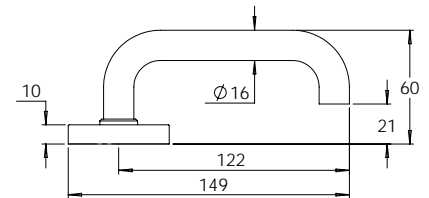

Material Tubular 316 Stainless Steel

madinoz MDZ L70T

FINISH AVAILABLE IN **SSS** **PSS**

madinoz MDZ L70T-PV

madinoz MDZ L70TZ

FINISH AVAILABLE IN **SSS** **PSS**

madinoz MDZ L70T-PVZ